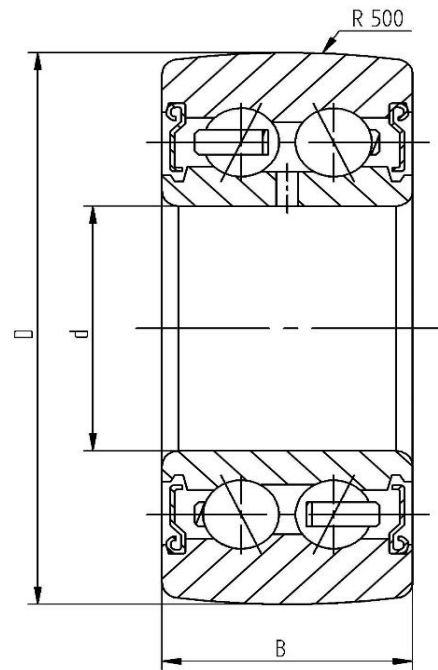

**Data sheet - Cam Roller LR5307-2Z (crowned, with shield)**

<b>Designation</b>	<b>LR5307-2Z</b>
D [mm]	90
d [mm]	35
B [mm]	34,9
r [mm]	1,5
Dynamic load Crw [N]	44000
Static load C0rw [N]	32500
Speed limit [min <sup>-1</sup> ]	3600