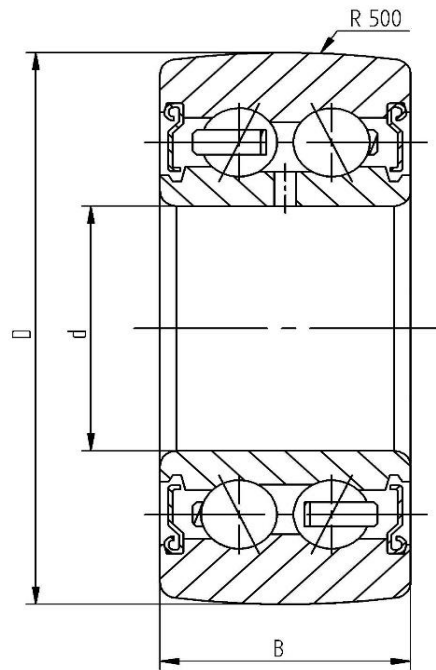

**Data sheet - Cam Roller LR5304-2Z (crowned, with shield)**

<b>Designation</b>	<b>LR5304-2Z</b>
D [mm]	62
d [mm]	20
B [mm]	22,2
r [mm]	1,1
Dynamic load Crw [N]	21500
Static load C0rw [N]	14800
Speed limit [min <sup>-1</sup> ]	6500