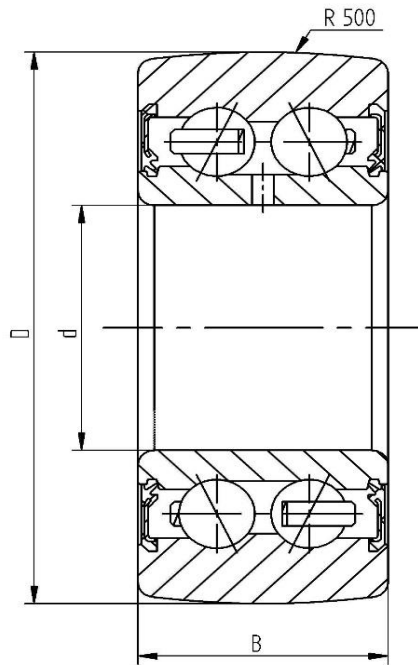

Data sheet - Cam Roller LR5304-2RS (crowned, with seal)

Designation	LR5304-2RS
D [mm]	62
d [mm]	20
B [mm]	22,2
r [mm]	1,1
Dynamic load Crw [N]	21500
Static load C0rw [N]	14800
Speed limit [min-1]	4500

Every specification has been edited and verified carefully. STI Bearings GmbH assumes no liability for potential errors or incompleteness. Technical modifications are subject of changes.
© 2020 by STI Bearings GmbH
Reproduction, even excerpts, only with our approval.