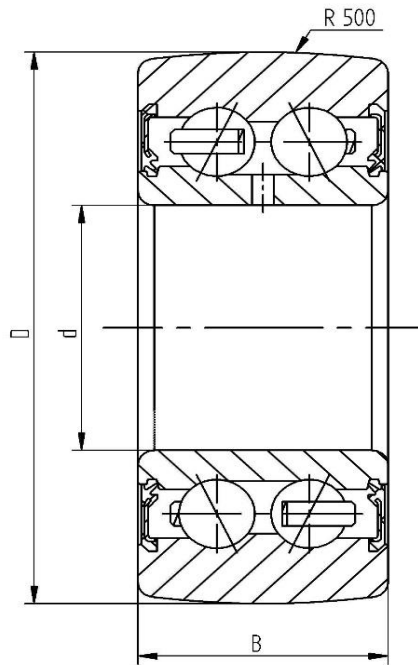

Data sheet - Cam Roller LR5303-2RS (crowned, with seal)

Designation	LR5303-2RS
D [mm]	52
d [mm]	17
B [mm]	22,2
r [mm]	1
Dynamic load Crw [N]	17500
Static load C0rw [N]	11300
Speed limit [min ⁻¹]	4700

Every specification has been edited and verified carefully. STI Bearings GmbH assumes no liability for potential errors or incompleteness. Technical modifications are subject of changes.
© 2020 by STI Bearings GmbH
Reproduction, even excerpts, only with our approval.